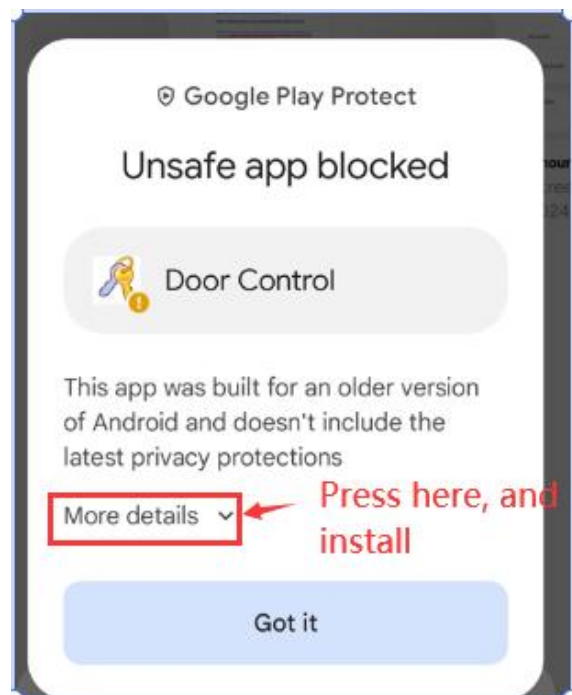

For latest **android 14** app install, possibly have below **warning** that say:

“This app **was built for an old version** of Android and ...”

**Solution:**

1.And **you can follow below to continue** the install, press “More details”, then press **‘install’** or **install anyway**